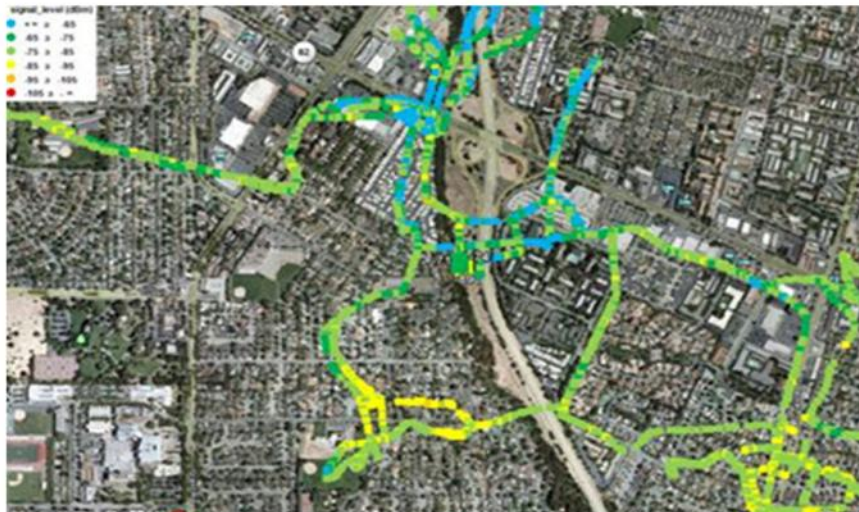

DRIVE / WORK TEST

Testing, setting and maintaining the cellular network of telecommunication operators in accordance with the standards provided by the telecommunications operator