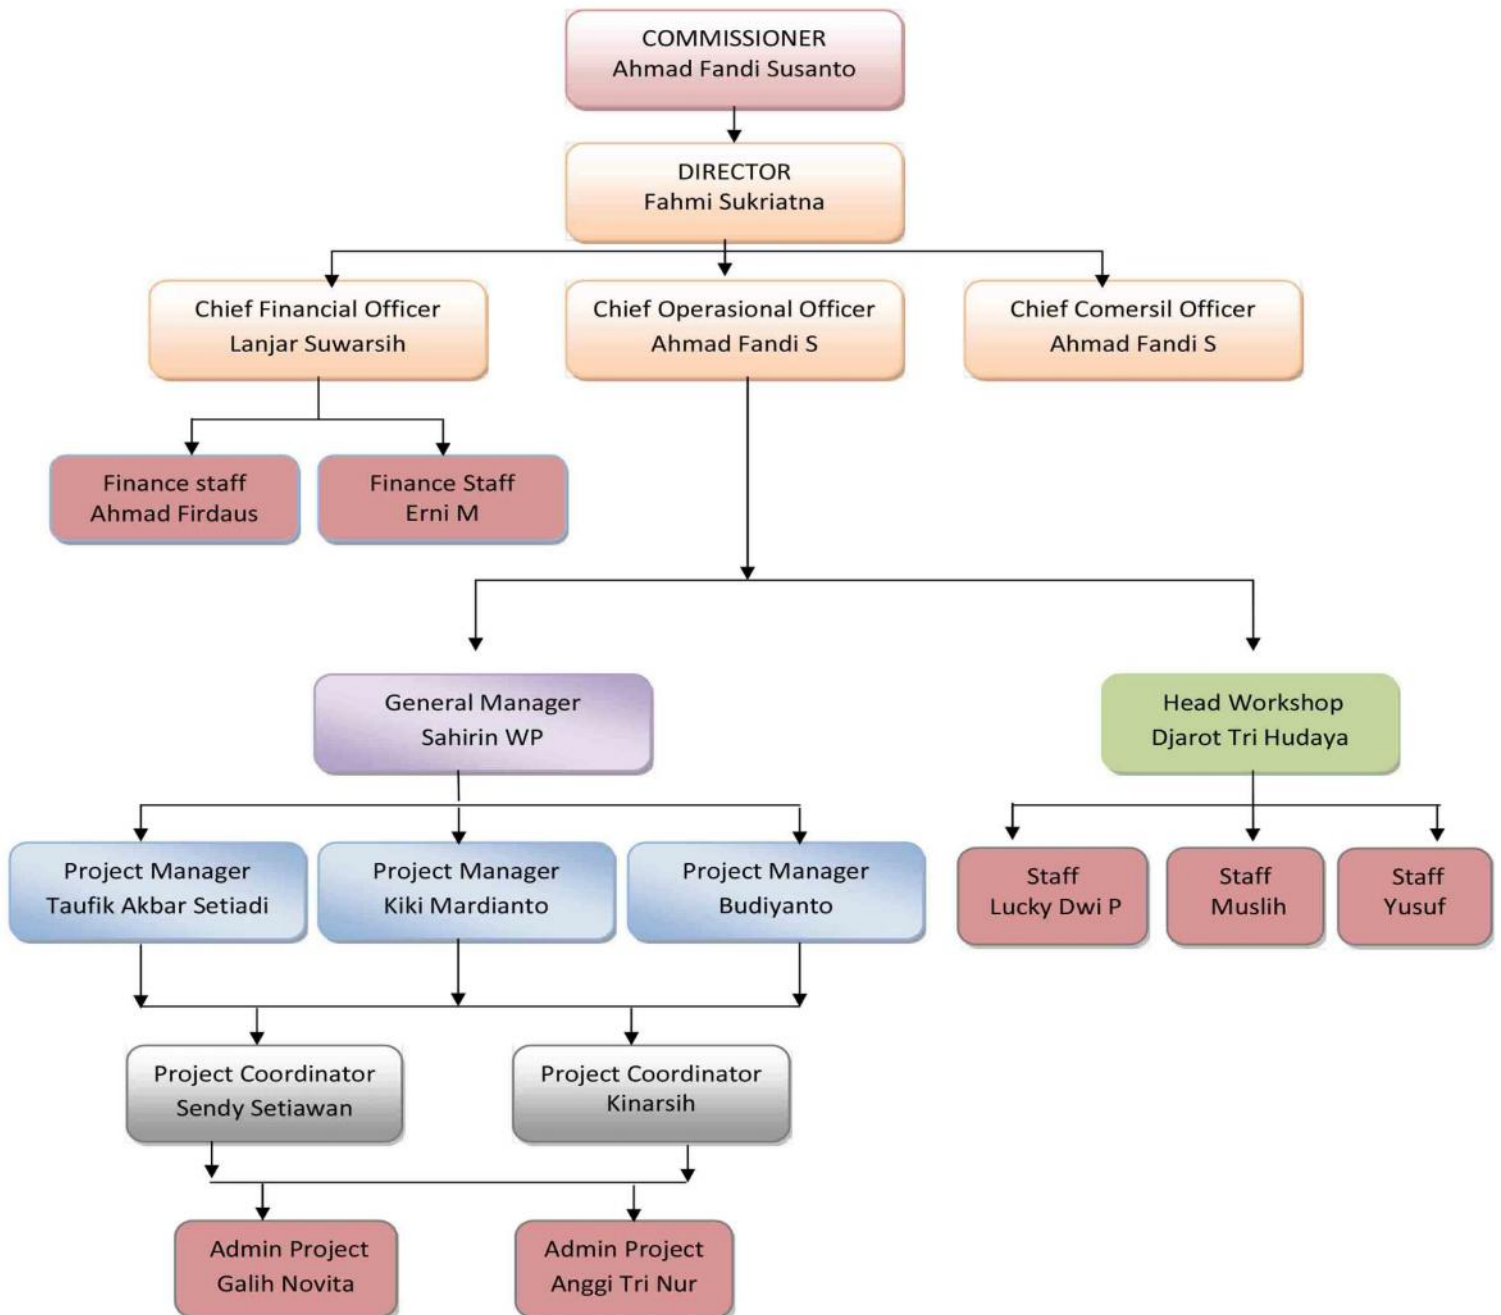

**BOARD OF MANAGEMENT
PT BANGKIT SELARAS UTAMA**